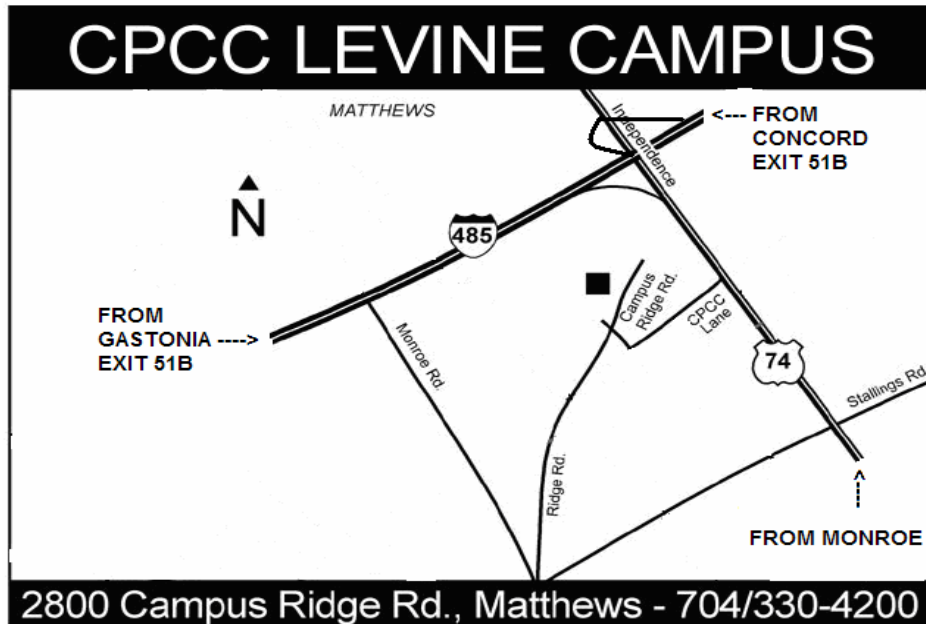

## DIRECTIONS

### From either Gastonia or Concord:

- Take I-485 to SR-74 (East Independence Blvd.)
- Exit 51B toward Monroe merging onto SR-74.
- Immediate right (beside Shell station) onto CPCC Lane.
- Travel approx. 1 mile to stop sign.
- Turn right onto Campus Ridge Rd.
- Turn left into CPCC Levine Campus entrance.